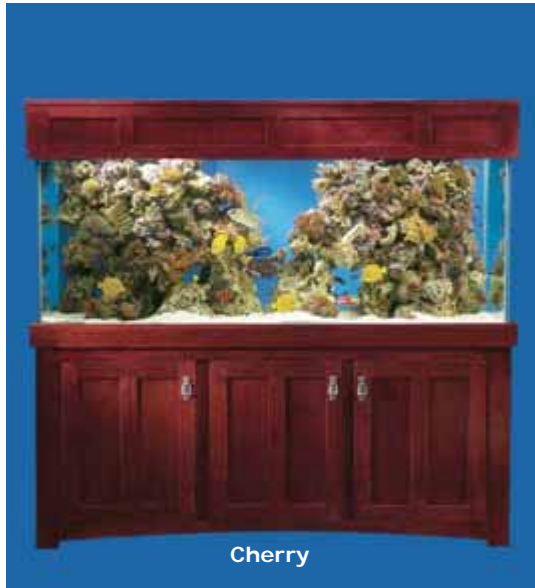

# All-Glass Modern Series Aquarium Stands & Canopies

Tasteful elegance in aquarium furniture. The All-Glass Modern Series aquarium stands provide an elegant, tasteful addition to any room in the home. Built with premium hardwoods, the Modern Series features contemporary styling with clean lines.

They are a true furniture accent for your home.

*Available in cherry, oak, maple and black.*

Cherry

**The Modern Series Canopy** extends the overall modern look while providing easy access for feeding and to the light hood.